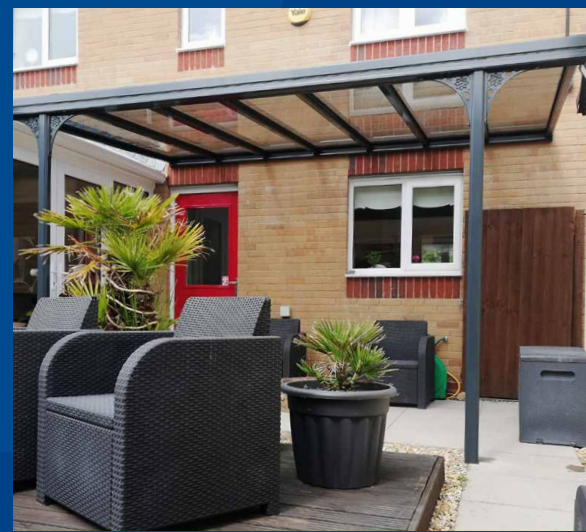

# THE STYLISH SIMPLICITY 6

The Simplicity 6 offers a versatile solution as a stylish canopy, carport, and veranda, featuring a 6mm toughened glass covering. This premium, kit-form system is crafted from the finest materials, resulting in a stunning structure with an impeccable finish.

We provide a variety of glazing options, including coloured tints, to meet your customers' specific needs.

- ✓ Verandas
- ✓ Garden Canopies
- ✓ Carports
- ✓ Outdoor Porch Areas
- ✓ Walkway Canopies
- ✓ Patios

**Variable Roof Pitch:** Diverging from standard roof kits that offer a fixed pitch, our design provides a variable pitch range from 2.5 degrees to 22.5 degrees, adding enhanced flexibility to your setup.