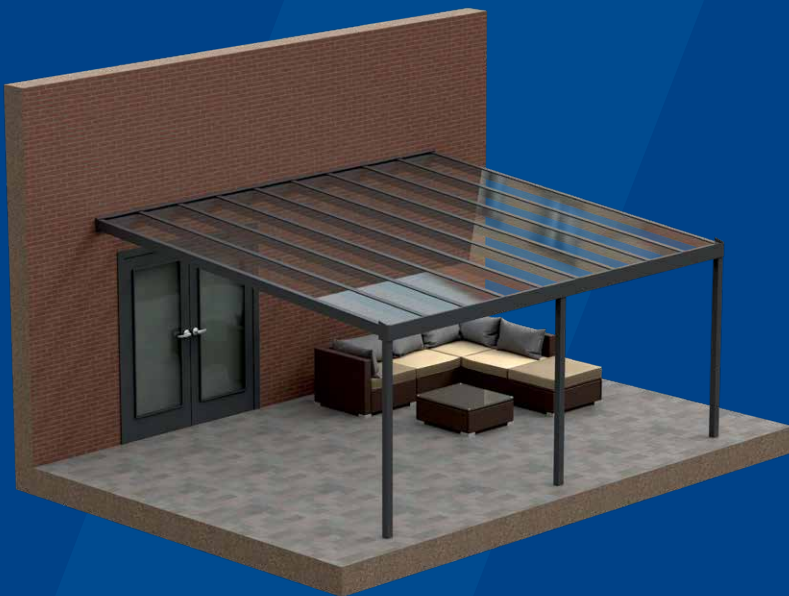

THE VERSATILE SIMPLICITY XTRA

Our Simplicity Xtra veranda is a versatile system that elegantly serves as a canopy, carport, or veranda, available with either 6mm toughened glass or 6mm self-cleaning glass. This stylish and robust structure is crafted from the finest materials to provide durable shade and shelter that enhances any setting.

Available upgrades include integrated lighting and heating, as well as traditional post sleeves, all designed to improve your outdoor experience.

- ✓ Verandas
- ✓ Garden Canopies
- ✓ Carports
- ✓ Outdoor Porch Areas
- ✓ Walkway Canopies
- ✓ Patios

Features

Up to 5m Between Posts: The front posts for the Simplicity Xtra can have spacings of up to 5m for uninterrupted views.

Low Maintenance: Particularly if the self-cleaning glass is chosen, less cleaning is required, saving you time and money.

Upgrades

- Victorian Gallow Brackets & Base Castings
- LED Spotlights
- UV Activated Self-Cleaning Glass
- Infrared Heaters
- Multiple Glazing Options
- Glass Room Upgrade with Sliding Doors & Fixed Panels
- 70x70mm, 70x75mm or 70x100mm Post Sizes
- Privacy Screen