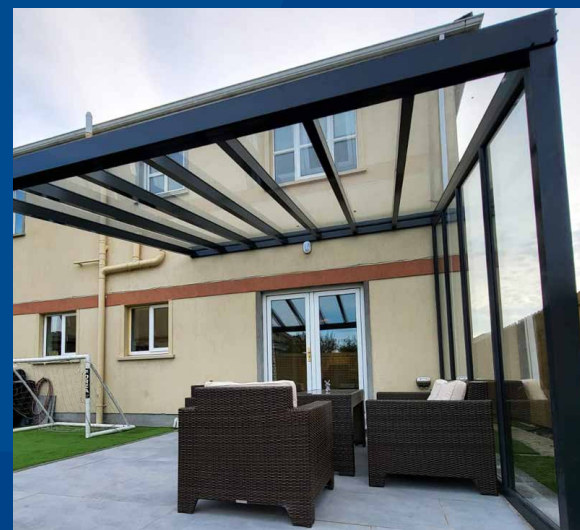

THE VERSATILE SIMPLICITY XTRA

Our Simplicity Xtra veranda is a versatile system that elegantly serves as a canopy, carport, or veranda, available with either 6mm toughened glass or 6mm self-cleaning glass. This stylish and robust structure is crafted from the finest materials to provide durable shade and shelter that enhances any setting.

Available upgrades include integrated lighting and heating, as well as traditional post sleeves, all designed to improve your outdoor experience.

- ✓ Verandas
- ✓ Garden Canopies
- ✓ Carports
- ✓ Outdoor Porch Areas
- ✓ Walkway Canopies
- ✓ Patios

Cover Large Areas: The Simplicity Xtra is ideal for expansive spaces due to its unlimited length capabilities and a projection of up to 4 metres.

Three Roof Options: Choose from 6mm clear toughened glass or 6mm toughened self-cleaning glass. The self-cleaning option that benefits from a UV-activated coating which actively breaks down organic dirt. Tinted Glass options are also available.

Features

Up to 5m Between Posts: The front posts for the Simplicity Xtra can have spacings of up to 5m for uninterrupted views.

Low Maintenance: Particularly if the self-cleaning glass is chosen, less cleaning is required, saving you time and money.