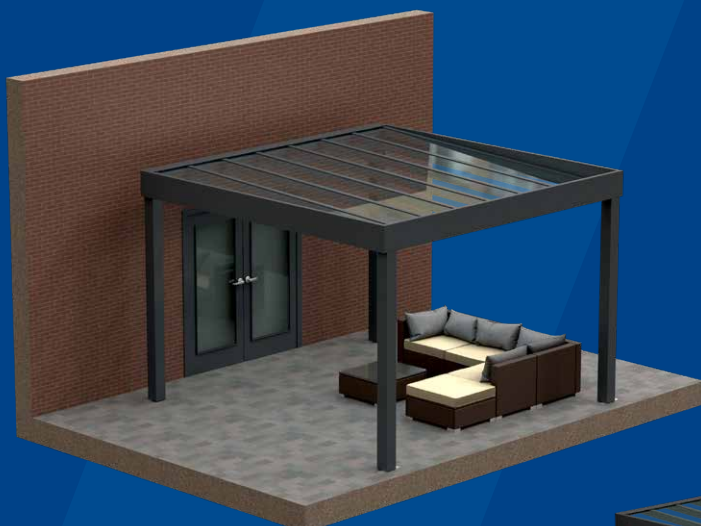

Benefits

All-Aluminium System: Constructed entirely from aluminium for exceptional durability and minimal maintenance.

Simple Installation: Designed with a straightforward fixing mechanism and easy-glaze roof system for quick and efficient installation.

Compact Coverage: Ideal for smaller spaces with a 4m x 4m footprint, providing effective shelter without taking up too much room.

Two Roof Options: Available with 6mm toughened glass or 6mm UV-activated self-cleaning glass, reducing cleaning requirements by breaking down organic dirt.

Features

Single-Pitched Roof: A streamlined design that spans 4m x 4m, perfect for compact and contemporary spaces.

Free-Standing Flexibility: Create a unique outdoor space anywhere, or choose to mount it to a wall for additional versatility.

Durable All-Aluminium Construction: Crafted from high-quality materials to ensure longevity and minimal maintenance.

Easy Installation: Features a simple fixing mechanism with an easy-glaze roof system for quick setup.

Standard Colours

Upgrades

- LED Spotlights
- UV Activated Self-Cleaning Glass
- Infrared Heaters
- Multiple Glazing Options
- Glass Room Upgrade with Sliding Doors & Fixed Panels
- Privacy Screen