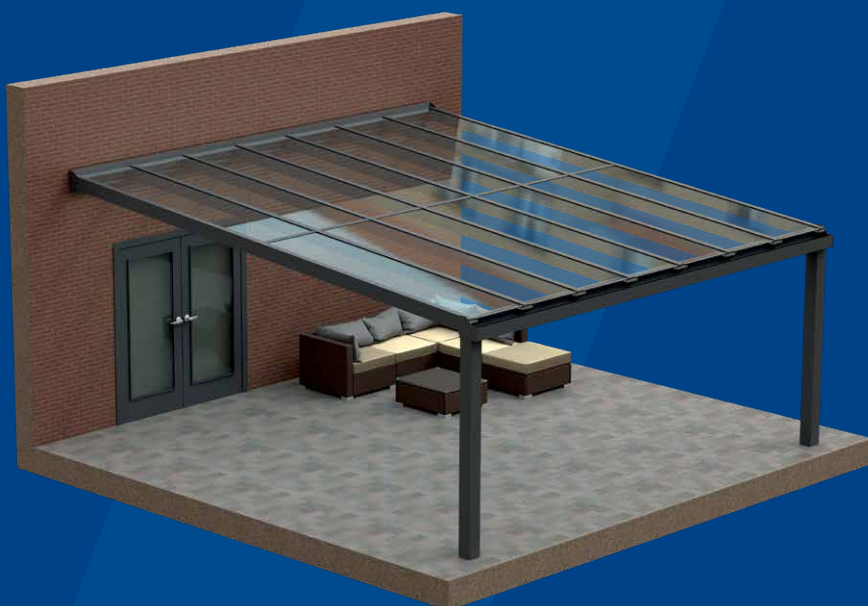

CONTEMPORARY ALFRESCO

The Alfresco Contemporary spans a remarkable 6 metres between posts for unobstructed panoramic views. This system is designed to enhance properties with it's sophisticated style.

Suitable for commercial and domestic spaces, it features a roof of 8mm toughened glass for clear views and quality assurance. Its sleek design includes integrated gutters and concealed downpipes, all crafted from durable aluminium for long-lasting reliability.

All-Aluminium System: The Alfresco Contemporary is constructed entirely from aluminium for exceptional longevity and minimal maintenance.

Integral Aluminium Guttering and Easy-Fix Profiles: Features a sleek, integrated design that is stronger than traditional external guttering, with hidden cabling for a cleaner look.

High Light Transmittance: All clear glass roof options offer high light transmittance. Grey-tinted glass will reduce these effects.

6m Projection: With 6m between posts for an uninterrupted view.

Available Upgrades: Enhance your outdoor living solution with our range of upgrades, including Lighting, Heating, Shading, and more.

Standard Colours

RAL 7016
Anthracite Grey
Fine Textured

Upgrades

- RGBW Lighting in Main Bars
- Infrared Heaters
- Multiple Glazing Options
- Glass Room Upgrade with Sliding Doors & Fixed Panels
- Privacy Screen