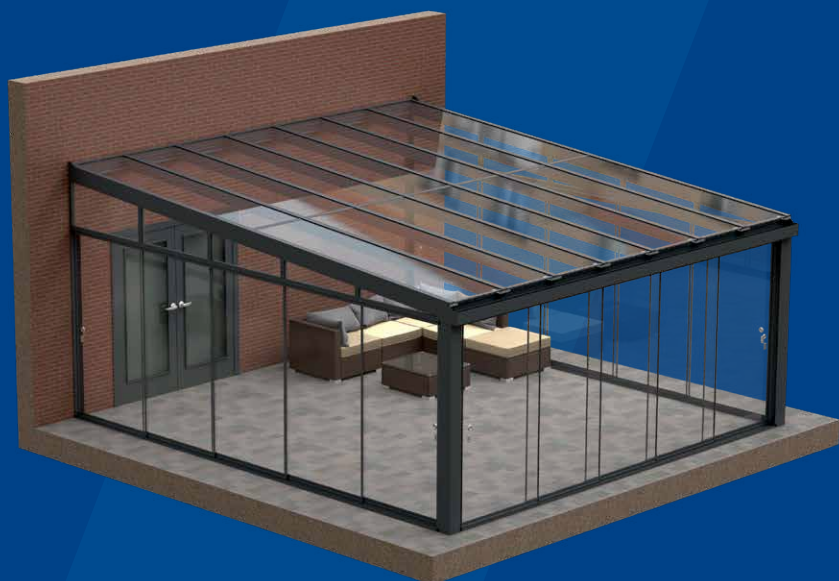

CONTEMPORARY ALFRESCO GLASS ROOM

The Alfresco Contemporary Glass Room is a stunning, wall-mounted structure enclosed with glass doors, offering unparalleled versatility across various applications.

Its standout feature is the generous 6m span between posts, ensuring panoramic views of your garden and surrounding areas. Ideal as a swimming pool canopy, the glass sliding doors allow for year-round swimming, enabling you to enjoy the outdoors in any weather.

Roof Panels: Choose from 8mm toughened glass roof panels, available in either clear or grey-tinted options, to complement your aesthetic and functional needs.

Features

Toughened Glass: The 8mm glass roof panels are toughened during manufacturing and achieve Class 1 BS EN 12600 for impact performance.

Lockable, Sliding Doors: The Contemporary Alfresco Glass Room features lockable glass sliding doors that are seamless and highly contemporary.

High Light Transmittance: All clear glass roof options offer high light transmittance. Grey-tinted glass will reduce these effects.

6m Projection: With 6m between posts for an uninterrupted view.

Standard Colours

RAL 7016
Anthracite Grey
Fine Textured

Upgrades

- RGBW Lighting in Main Bars
- Infrared Heaters
- Multiple Glazing Options
- Privacy Screen