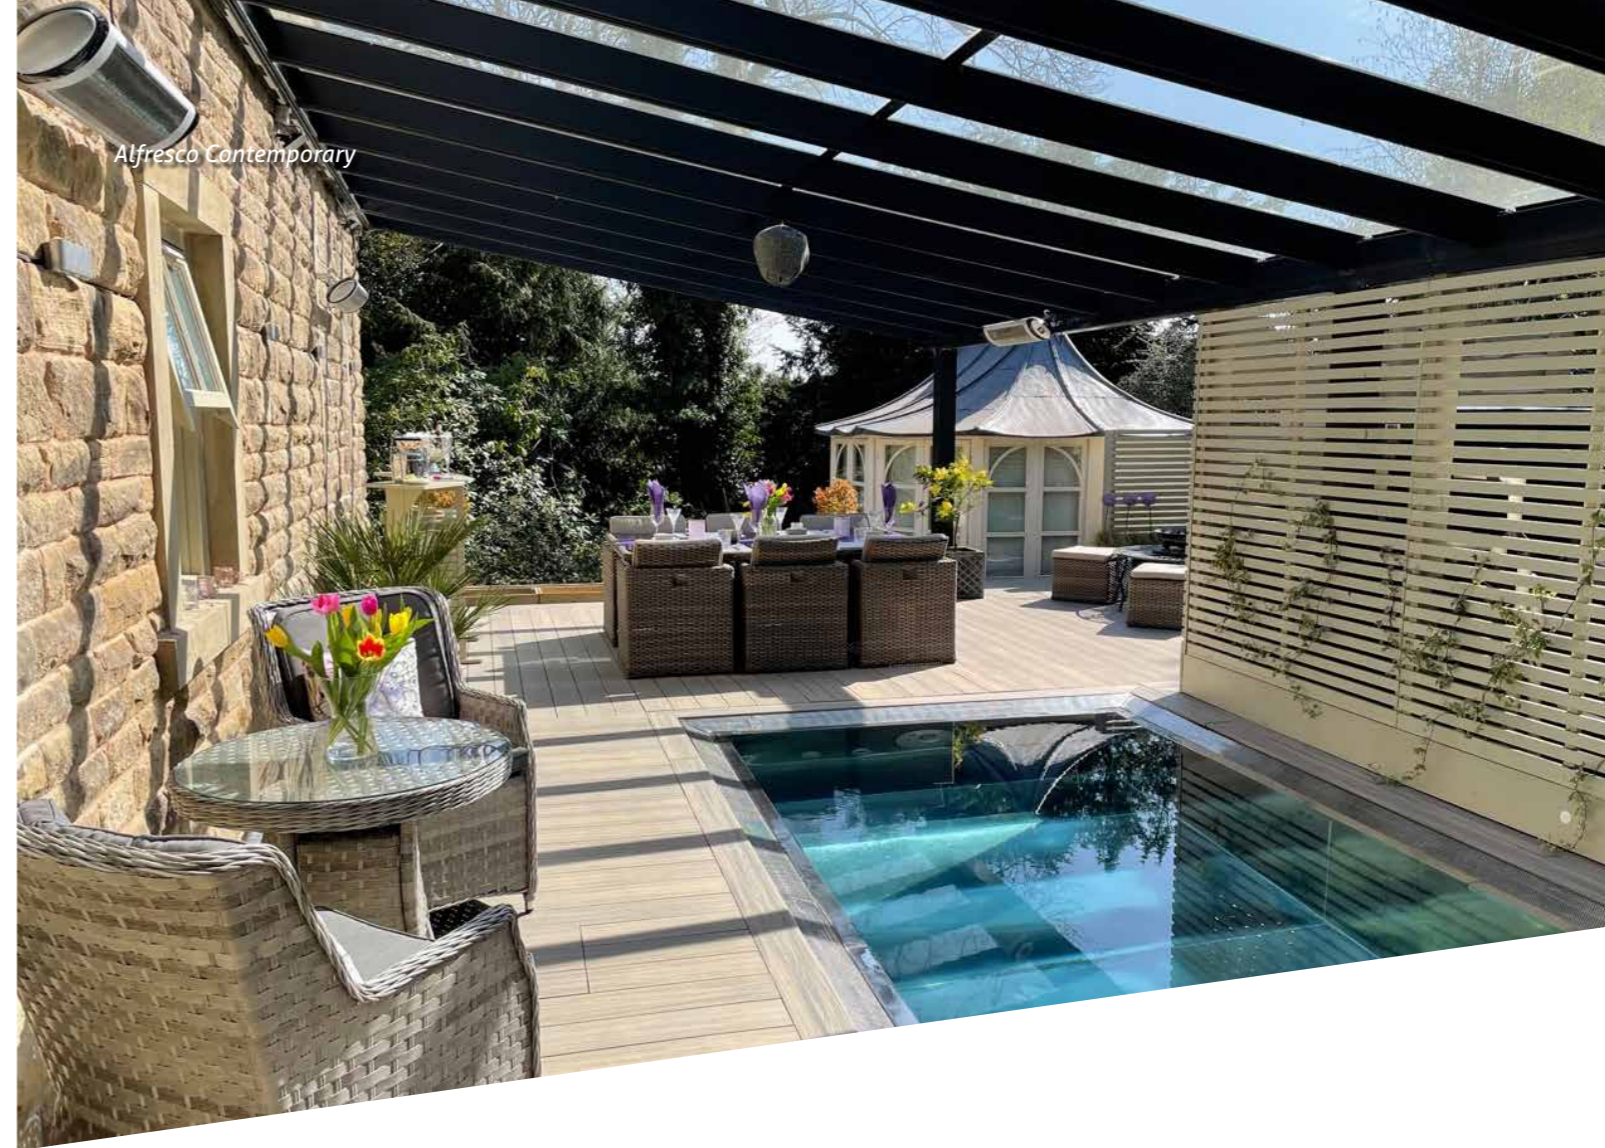

The Simplicity Free system has been created with contemporary design, flawless functionality, and ease-of-installation in mind. Named for its free-standing option, the Simplicity Free delivers maximum versatility to homeowners.

This truly modern structure features a quick-fit, top-fix/snap-down glazing solution to speed up the installation of the 6mm toughened glass.

With a maximum projection of 4 metres and any desired length achievable, the Simplicity Free is perfect for any veranda patio area.

Constructed from aluminium and designed with the rigours of the UK weather in mind, the Simplicity Free has a sturdy 8-millimetre galvanised steel profile corner connector plate to guarantee firm installation. Engineered to last, the Sim Free has an expected lifespan of 60 years and comes with a 10-year guarantee.

Bespoke
RAL Colours
available
upon request.

Features

- 4m projection
- Up to 4m span between posts
- 150x150mm Post Size
- 6mm Toughened Glass
- Wall Mounted or Free Standing
- Flat Roof Design System
- Quick-Fit, top-fix/snap-down glazing system
- Integrated gutters and downpipes
- Roof bars with optional integrated Somfy-controlled LED lights

Upgrades

- LED Spotlights
- Infrared Heaters
- Multiple Glazing Options
- Glass Room Upgrade with Sliding Doors & Fixed Panels

Alfresco Contemporary

Alfresco Contemporary

Features

- 6m projection
- Up to 6m span between posts
- 150x150mm Post Size
- 8mm Toughened Glass
- Clear or Tinted Glass Options
- Glass Separated by Joiner for ease of installation
- Low Maintenance

Upgrades

- RGBW Lighting in Main Bars
- Infrared Heaters
- Multiple Glazing Options
- Glass Room Upgrade with Sliding Doors & Fixed Panels

Bespoke
RAL Colours
available
upon request.

The Alfresco Contemporary has the option to span a massive 6 metres from post to post allowing for wide and uncompromised panoramic views.

Inspired through collaboration with a renowned designer, the Alfresco Contemporary represents an innovative and value-driven system, enhancing your customers property. Tailored for businesses in search of sophisticated outdoor solutions, it establishes a robust and inviting space for commercial properties or domestic gardens all year-round.

The roof offers 8mm toughened glass allowing for panoramic view, while also underscoring the Alfresco's commitment to quality. Integrated gutters and concealed downpipes within the frame highlight the streamlined appearance, catering to the discerning aesthetics.

Crafted entirely from aluminium for enduring reliability, the Alfresco boasts easy-fix clips on profiles, concealing fixings and downpipes to achieve

a refined, modern look. This design feature, in addition to enhancing visual appeal, accommodates the concealment of cables for supplementary features such as lighting, heating, or a sound system. The result is a seamless and elegant integration, eliminating the need for unsightly trailing cables.

The Alfresco is more than a product; it's a commitment to reliability and style. With a 10-year guarantee and a minimum 60-year life expectancy, it offers peace of mind with a durable and long-lasting investment. Explore optional extras to customise this outdoor solution, demonstrating adaptability to meet specific business needs. The Alfresco Contemporary emerges as the preferred choice for those seeking top-tier, bespoke outdoor solutions.