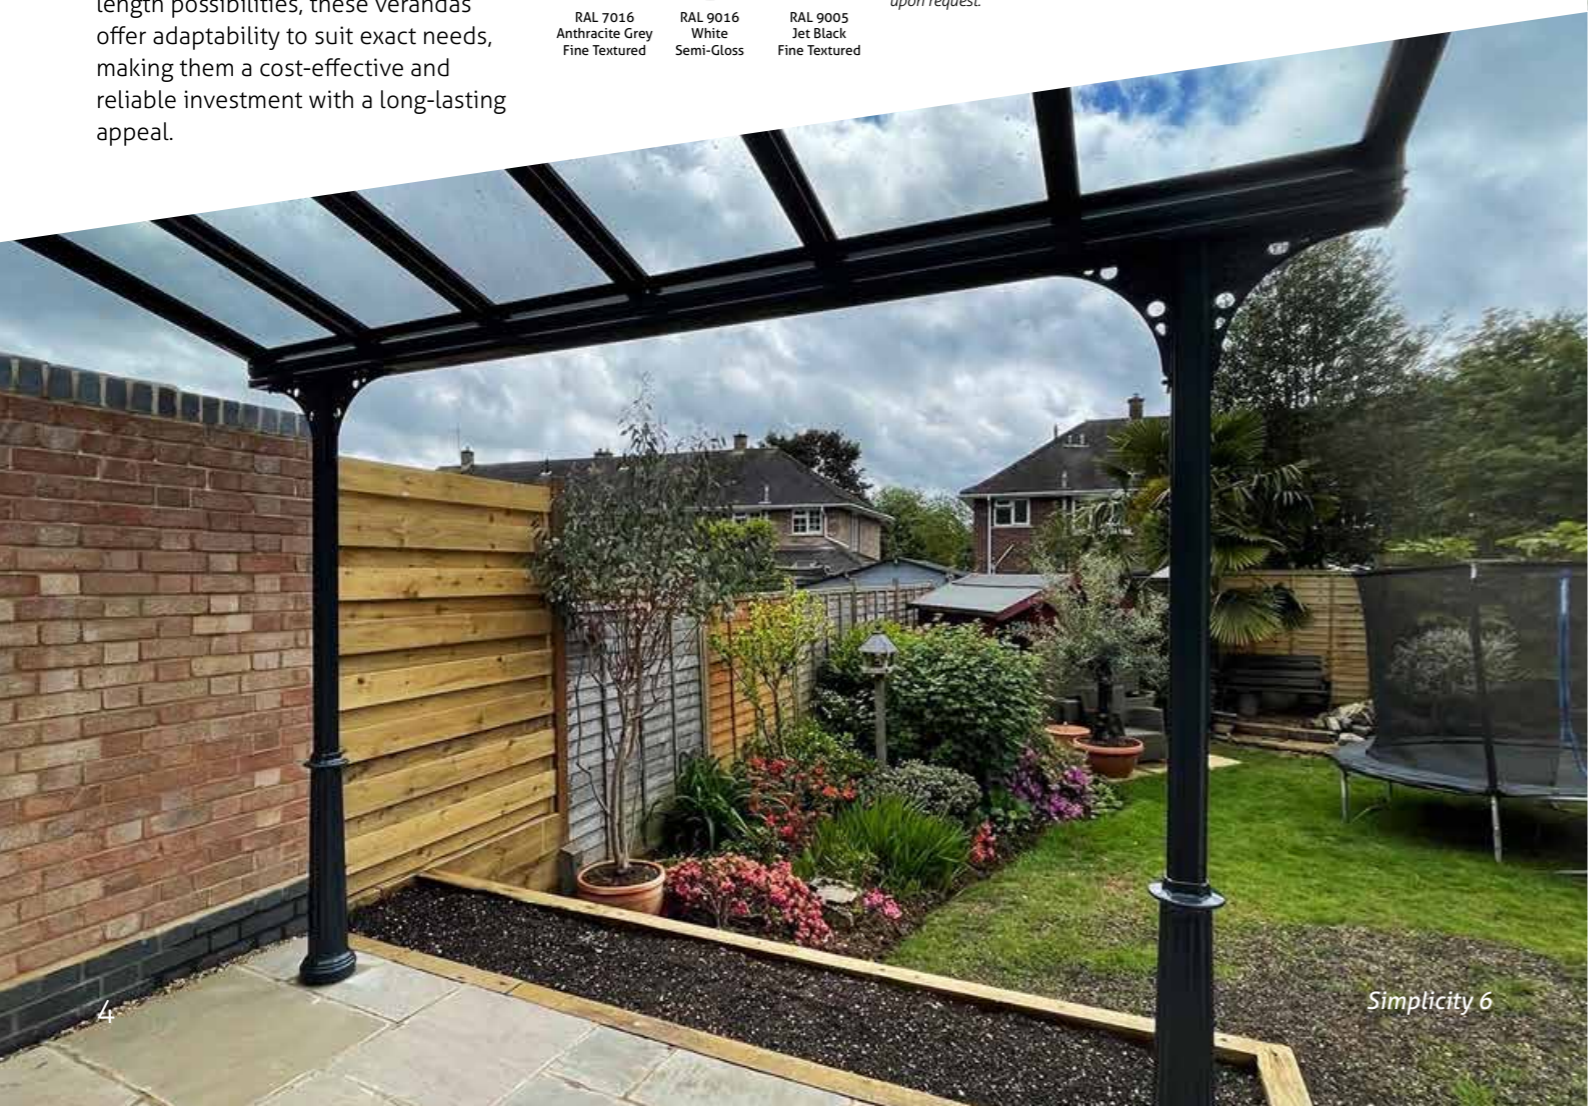

With a span of up to 3.5m glass length from the supporting wall and unlimited length possibilities, these verandas offer adaptability to suit exact needs, making them a cost-effective and reliable investment with a long-lasting appeal.

The Simplicity 6 comes with a full 10-year guarantee and an impressive 60-year life expectancy for the veranda frame, offering a true long term investment and reliable service for decades to come.

Notably, the Simplicity 6 is constructed with durable aluminium framework, ensuring longevity. The option to powder coat the structure in RAL 7016 Anthracite Grey Textured, RAL 9016 White Semi Gloss, or RAL 9005 Jet Black Textured Finish further enhances customisation.

RAL 7016
Anthracite Grey
Fine Textured

RAL 9016
White
Semi-Gloss

RAL 9005
Jet Black
Fine Textured

Bespoke
RAL Colours
available
upon request.

Features

- 3.5m Projection
- Up to 4m between posts with Gutter Support Kit
- 6mm Toughened Glass
- UV Activated Self-Cleaning Glass
- Low Maintenance
- High Light Transmittance
- Simple Fixing System with Minimal Parts

Upgrades

- Victorian Gallow Brackets & Base Castings
- RGBW Lighting in Main Bars
- Infrared Heaters
- Multiple Glazing Options
- Glass Room Upgrade with Sliding Doors & Fixed Panels
- 70x70mm, 70x75mm or 70x100mm Post Sizes

Simplicity 6