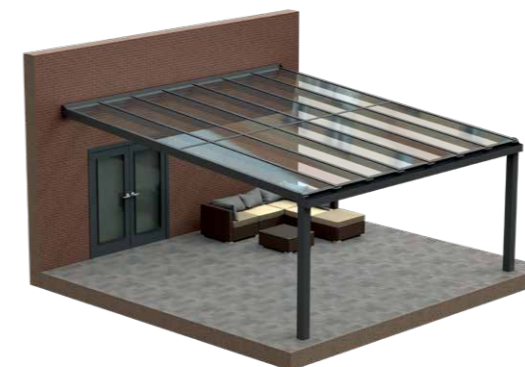

Simplicity 35

Projection up to 6m

- Polycarbonate roof system available in 35mm Clear, Opal, Bronze, and Heatguard Polycarbonate.
- Maximum projection of 6m with unlimited length.
- Maximum span between each post 3.5m.
- Upgrades available include: Lighting, Heaters, and Victorian Upgrade.

Simplicity Free Apex

Projection up to 4m

- Glass roof system available in 6mm toughened glass, including clear, tinted and self-cleaning glass.
- Maximum projection of 4m with unlimited length.
- Maximum span between each post 6m.
- Upgrades available include: Lighting, Heaters & Shading.

Alfresco Contemporary

Projection up to 6m

- Glass roof system available in 8mm toughened glass, including clear or tinted glass.
- Maximum projection of 6m with unlimited length.
- Maximum span between each post 6m.
- Upgrades available include: Lighting and Heaters.