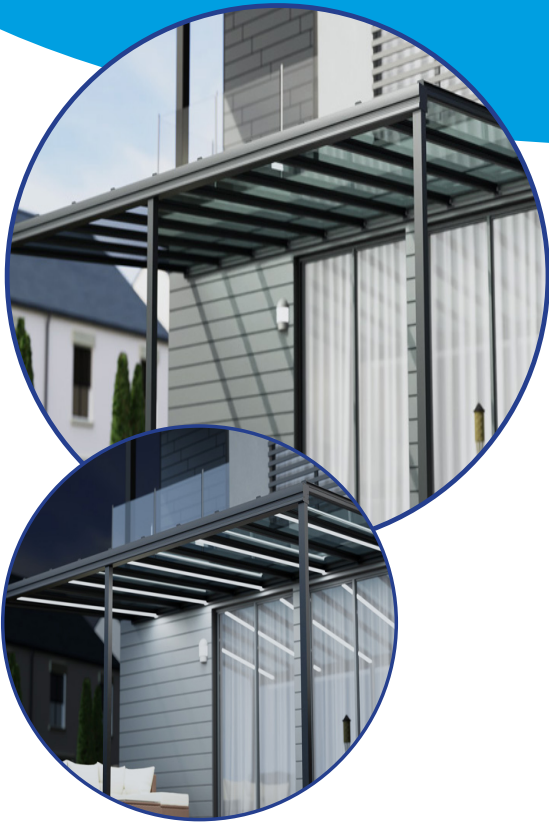

## Glass Veranda, Carport & Canopy System

Our Simplicity 6 system is a stylish canopy, carport and veranda solution that is covered with 6mm toughened glass. This high end, kit-form solution uses the best possible materials to produce a stunning structure with the highest quality finish. We can offer a range of glazing options including coloured tints to suit your customers' requirements.

This stunning glass veranda and carport system adds a high class appearance to any building and can be covered with UV activated self-cleaning glass, making it perfect for those that want a stylish system with minimal maintenance.

*This high end veranda and carport system offers a variety of solutions for:*

- ✓ Verandas
- ✓ Garden Canopies
- ✓ Carports
- ✓ Outdoor Porch Areas
- ✓ Walkway Canopies
- ✓ Patios

**Contact Us Today**

**Variable Roof Pitch:** Unlike the majority of roof kits, which only offer a fixed pitch, this design offers a pitch range of 2.5 degrees to 22.5 degrees to give you that little bit extra.

**Roof Options:** Including 6mm toughened glass and 6mm toughened self-cleaning glass. Additional costs apply for the self cleaning glass which features a UV activated special coating that breaks down organic dirt which is then washed away by the rain.